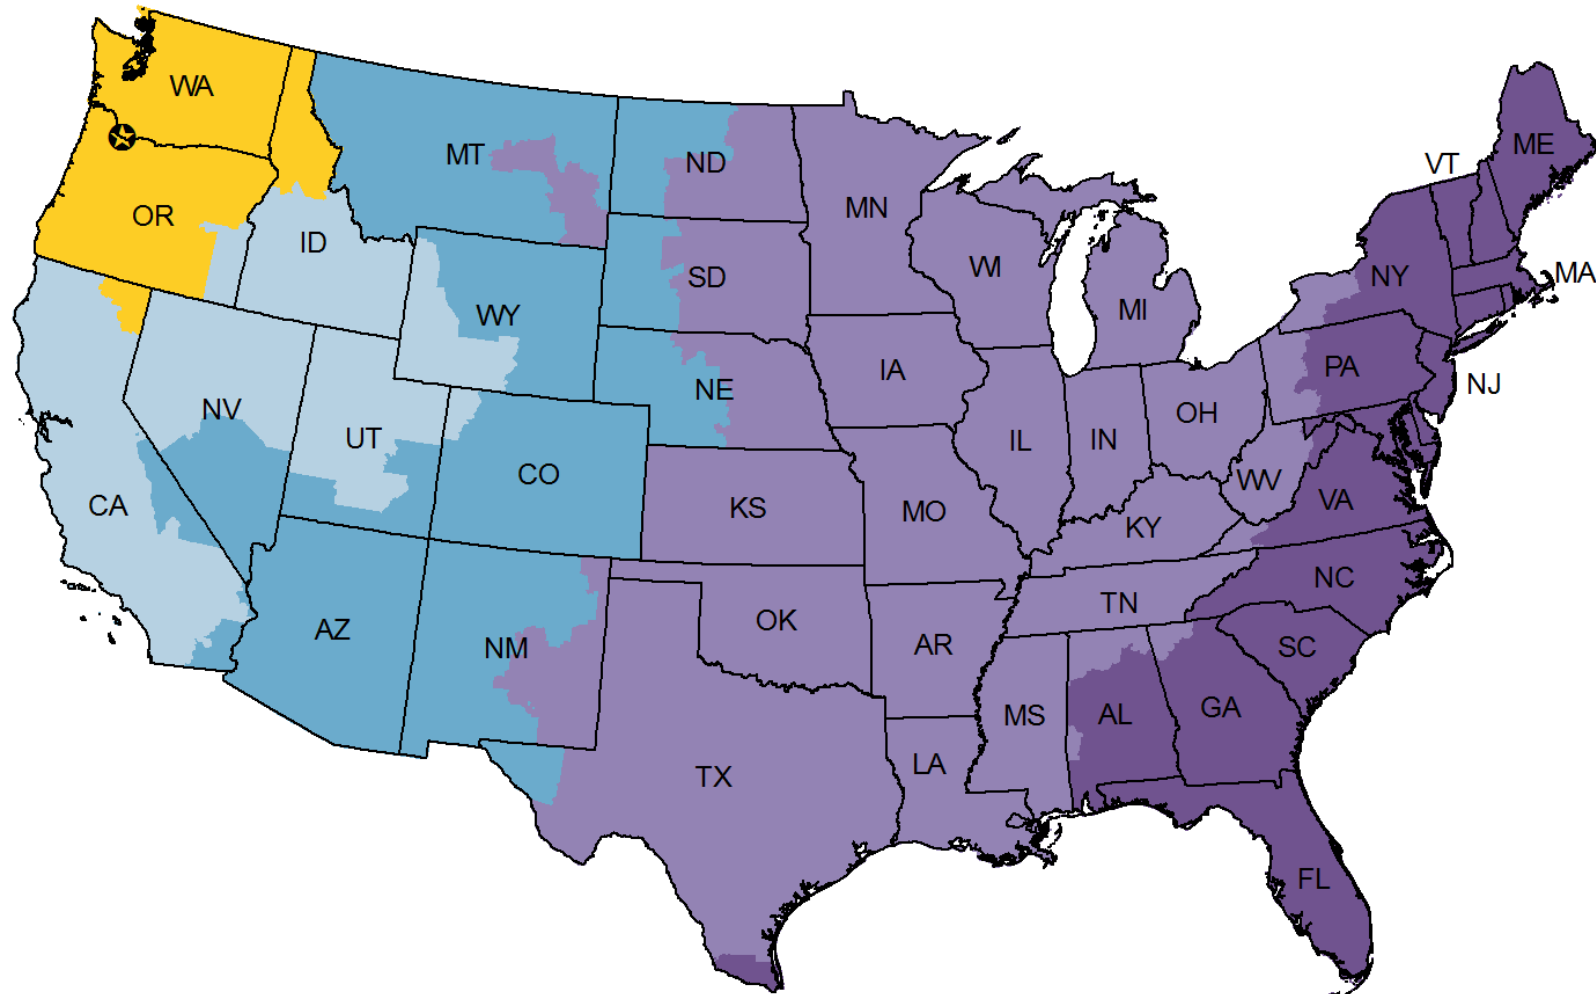

# FedEx Transit - United States

FedEx Ground

Origin: 98682

*This map is a general representation of transit times; for specific transit information, please refer to fedex.com  
This map illustrates service schedules in business days as of 10/06/2020 for FedEx Ground shipments*